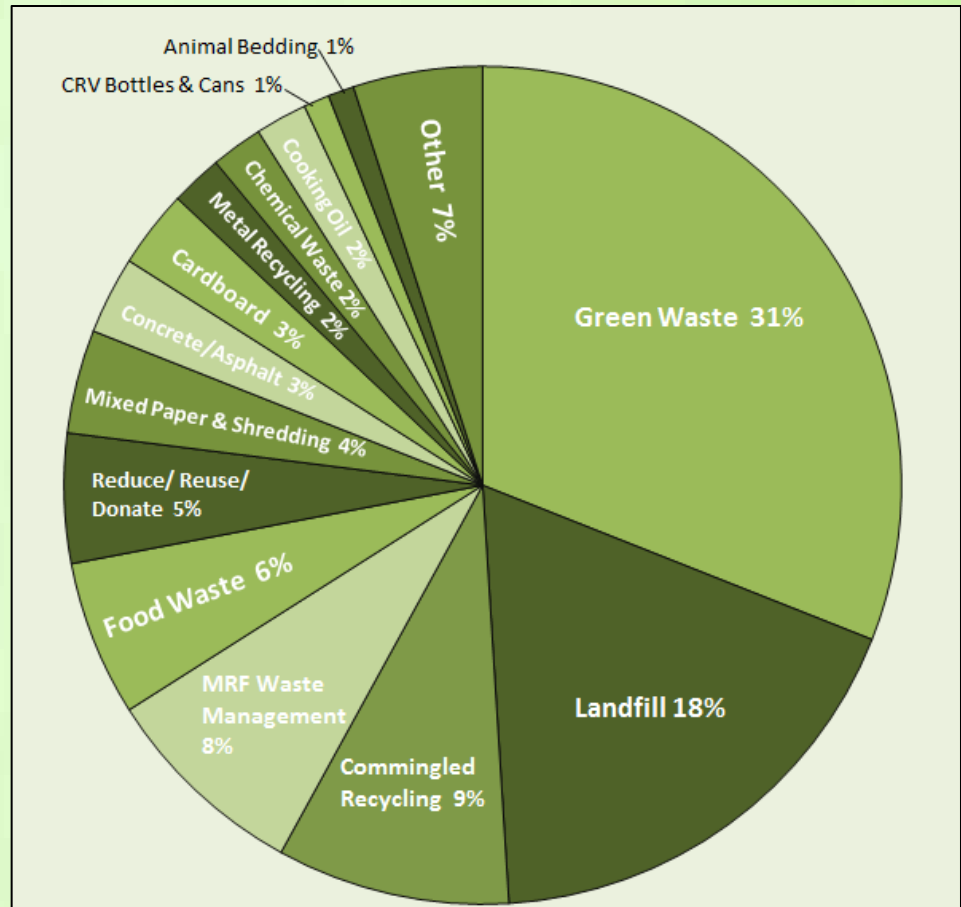

What We Recycle

With almost 30,000 students and 8,000 faculty and staff on campus, UC Irvine produces about 10,000 tons of solid waste annually—82% of which is diverted away from landfills by recycling and composting, thanks to our Recycling Program.