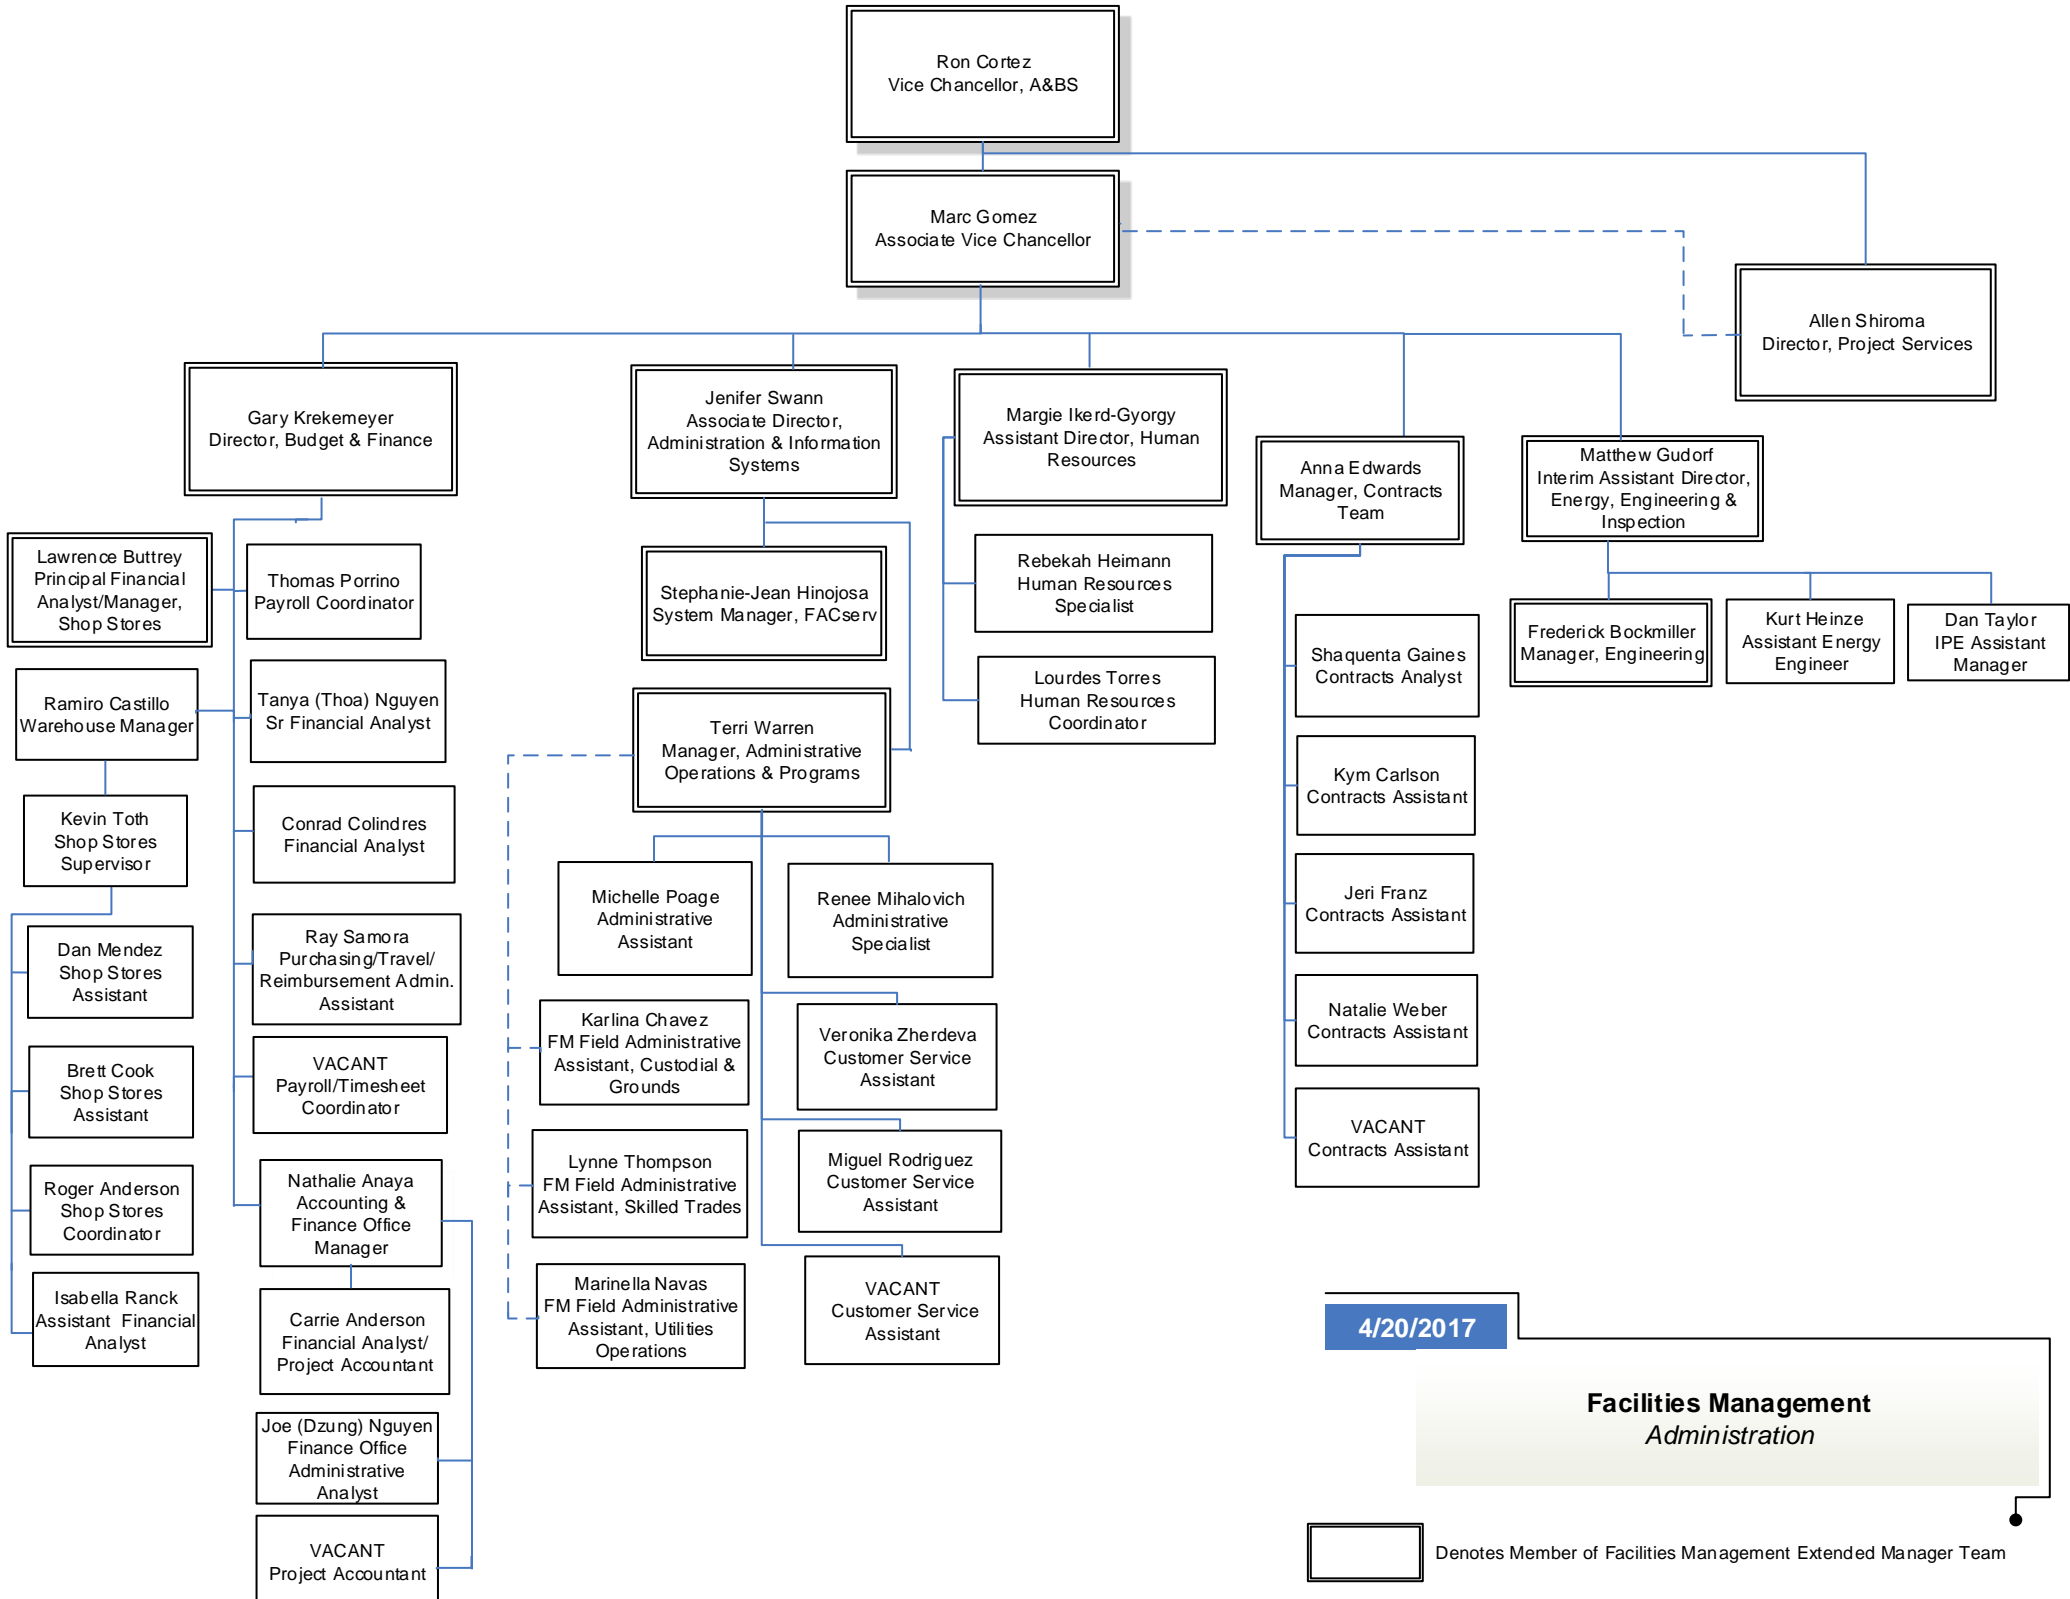

4/20/2017

**Facilities Management**  
*Management*

Denotes Member of Facilities Management Extended Manager Team

4/20/2017

**Facilities Management Administration**

Denotes Member of Facilities Management Extended Manager Team

4/20/2017

**Facilities Management**  
*Custodial & Recycling Services - Day*

4/20/2017