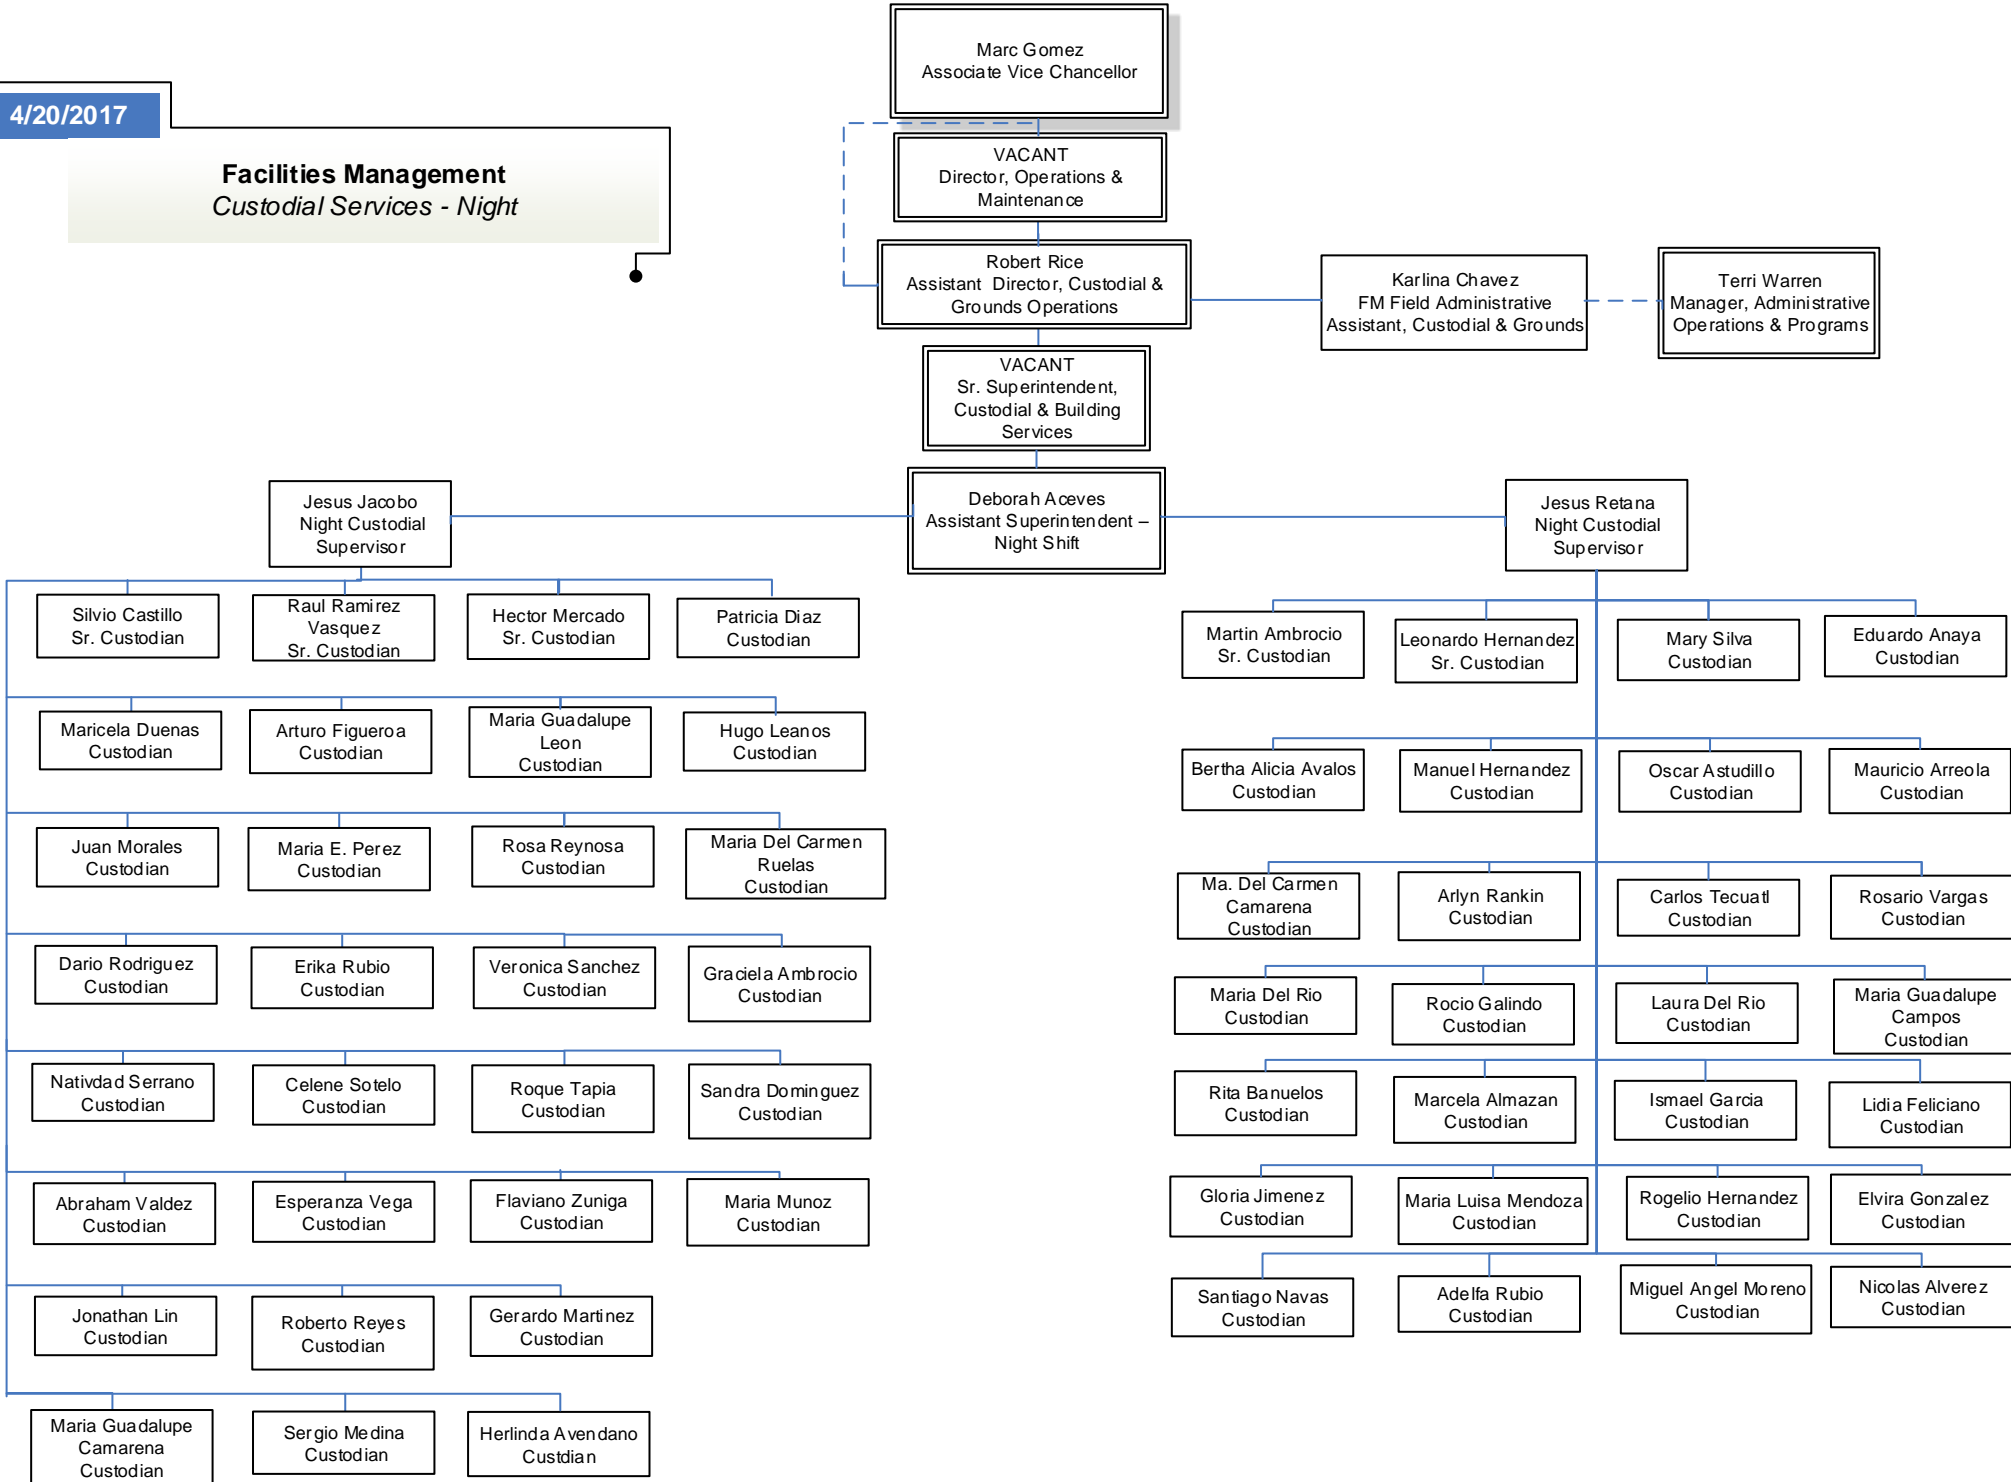

4/20/2017

Facilities Management Custodial Services - Night