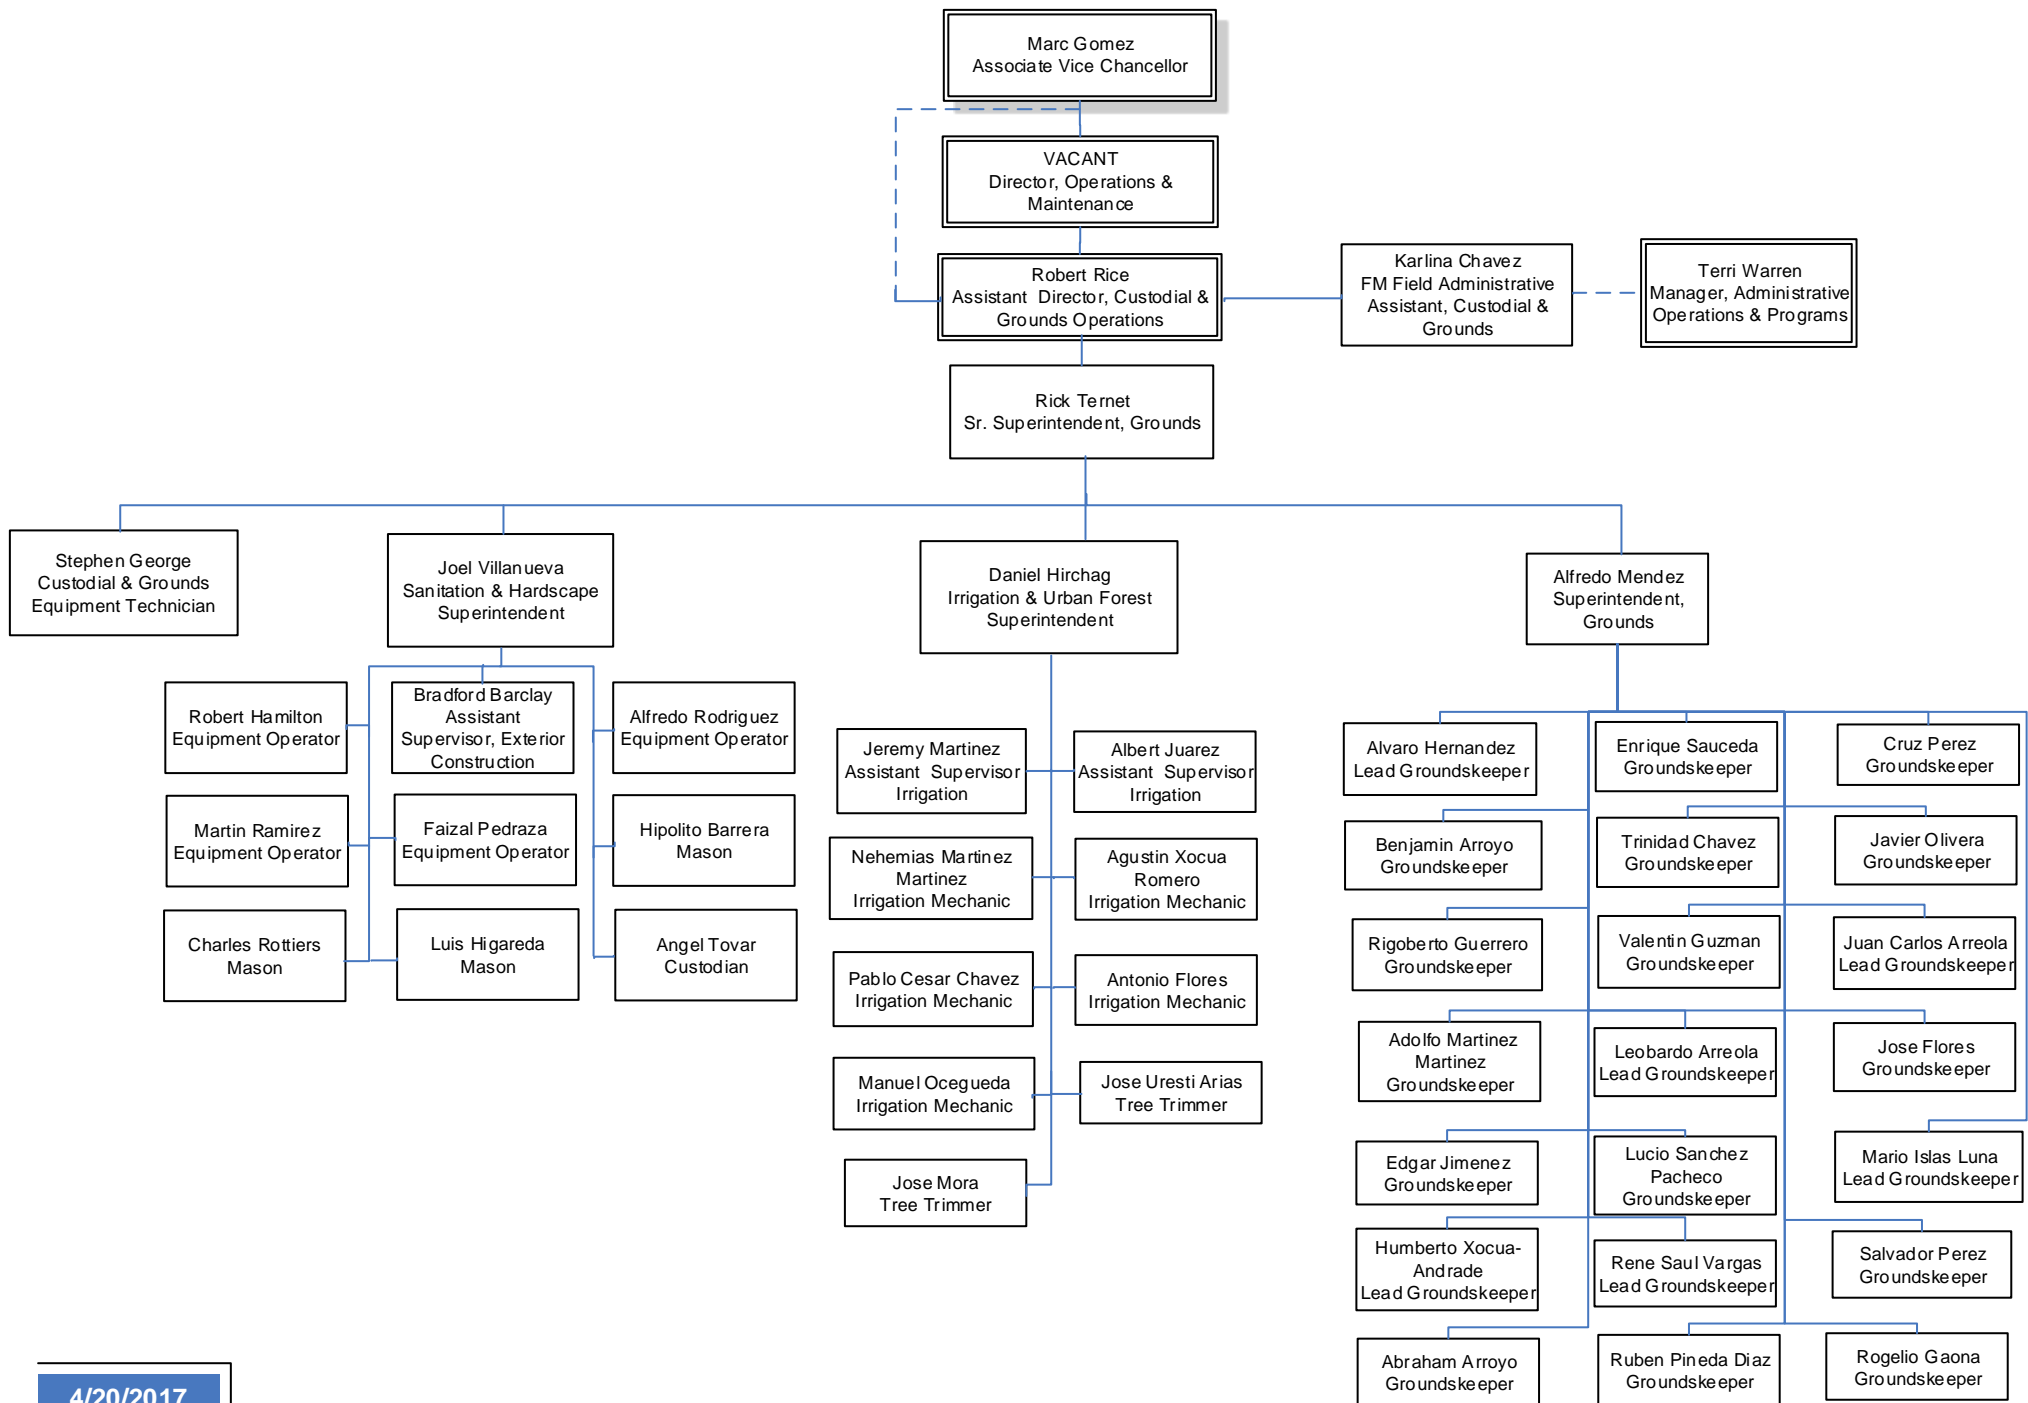

4/20/2017

**Facilities Management**  
*Management*

Denotes Member of Facilities Management Extended Manager Team

4/20/2017

**Facilities Management Administration**

Denotes Member of Facilities Management Extended Manager Team

4/20/2017

**Facilities Management**  
*Custodial & Recycling Services - Day*

4/20/2017

### Facilities Management Custodial Services - Night

4/20/2017

**Facilities Management**  
*Grounds*

4/20/2017

**Facilities Management**  
*Fleet Services*

4/20/2017

**Facilities Management**  
*Project Services*